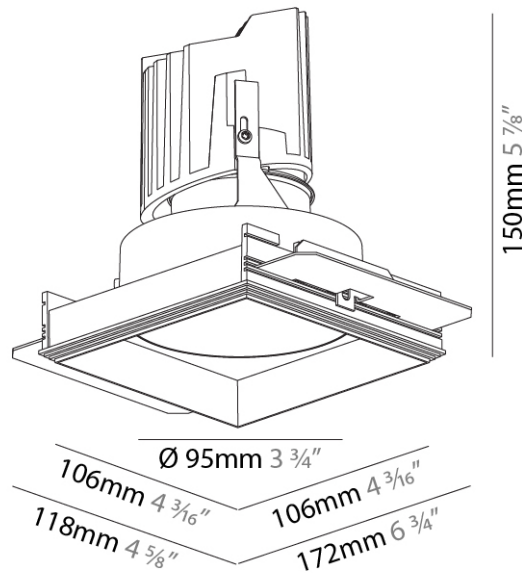

ELECTRICAL

Lamp Type: LED (Zhaga Standard)
Input Wattage (W): 15.5
Total Output Wattage (W): 14.5
Dimming: Tri-Mode (Non-Dimming and Phase Dimming (120Vac only) and 0-10V Dimming)
Driver Included: No
Driver Location: Recessed Housing
Driver Type: Constant Current - Universal
Driver Class: Class 2
Housing: See components
Input Voltage (V): 120 - 277
Constant Current (MA): 500

LED

Number of LEDs: 1
Color Temperature (°K): 2700 / 3000 / 3500 / 4000
Max. Delivered Lumen (lm): 940 / 980 / 1029 / 1050
Nominal Lumen (lm): 1386 / 1438 / 1511 / 1542
CRI: >90 CRI
Efficiency (%): 87.9 / 88.4 / 87.9
Lamp Life (hrs): 50000
Upon Request: RGB-W Tunable White Special Color Temperature Special LED

OPTICAL

Reflector: 20 / 40 / 60
Upon Request: Special Beam Angles

RATINGS AND CERTIFICATIONS

© 2024 Zaneen, Inc. 188-3382, F 416-247-9319, www.zaneen.com

Available for international specifications by adding 'INT' at the end of the existing Model #. For assistance on 'custom' specifications, contact zteam@zaneen.com. In a constant effort to supply the best product, we reserve the right to change specifications or materials without notice. The most recent specification sheets are found at zaneen.com
IP rating: IP20